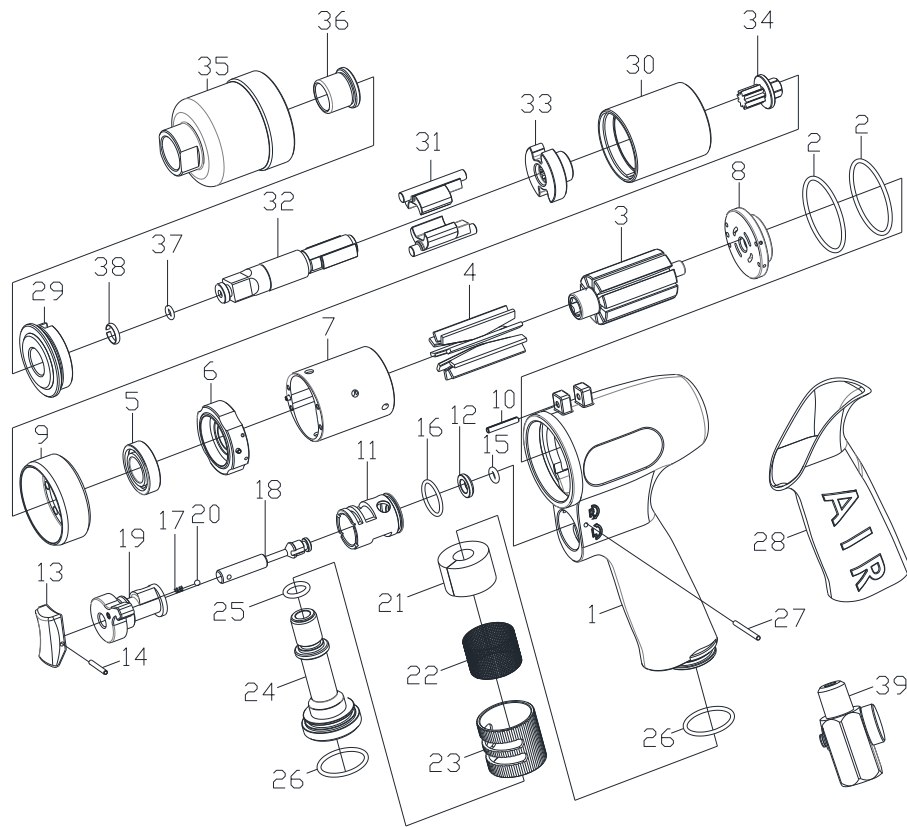

# ZIW344 3/8" Impact Wrench

# ZIW344 3/8" Impact Wrench

TECHNICAL DATA	Hex/Sd Drive	Inch	3/8"SD
	Max. Torque	Ft-lb(Nm)	44(60)
	Net Weight	Kg	0.85
	Air Cons	Cfm	17.65
	Free Speed	Rpm	5800

Index	Part #	Description	Index	Part #	Description
1	PN0425011	Pistol	21	PS042703	Silencer
2	OR3337	O-Ring(2)	22	PS042705	Air Filter
3	PS042303	Rotor	23	PS042704	Exhaust Block Se
4	PS042304	Blade(9)	24	PS042702	Exhaust Body
5	B06901E	Bearing	25	OR0812	O-Ring
6	PN042301	Front Plate	26	OR2024	O-Ring(2)
7	PN042302	Cylinder	27	RP2022	Pin
8	PN042305	Rear Plate	28	PN043503	Rubber Grip
9	PS042901	Connection Sets	29	237201	Front Plate
10	SP2516	Spring Pin	30	237202	Hammer Cage
11	PN04260C	Throttle Bushing	31	237203	Hammer Dog(2)
12	PN04260D	Valve Washer	32	344204	3/8" SD Anvil
13	PS042607	Throttle Grip	33	237205	Cam
14	SP2014	Spring Pin	34	237206	Connection Shaft
15	OR0408	O-Ring	35	2371011	Front Casing
16	OR1518	O-Ring	36	237103	Bushing
17	PN042602	Orientation Spring	37	OR0508S	O-Ring
18	PN042603	Valve Shaft	38	344301	Anvil Collar
19	PN042609	Valve Rod	39	82R2A	Air Regulator
20	SB0025	Ball			